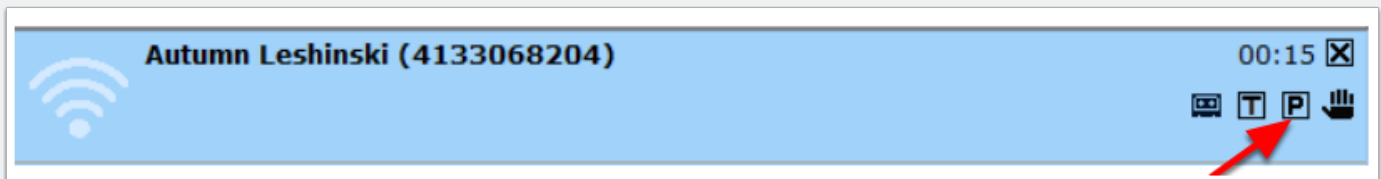

How to park a call

Step 1

Select the park icon from the lower right hand corner of the call

Step 2

A pop up will appear in the lower right hand corner of the screen